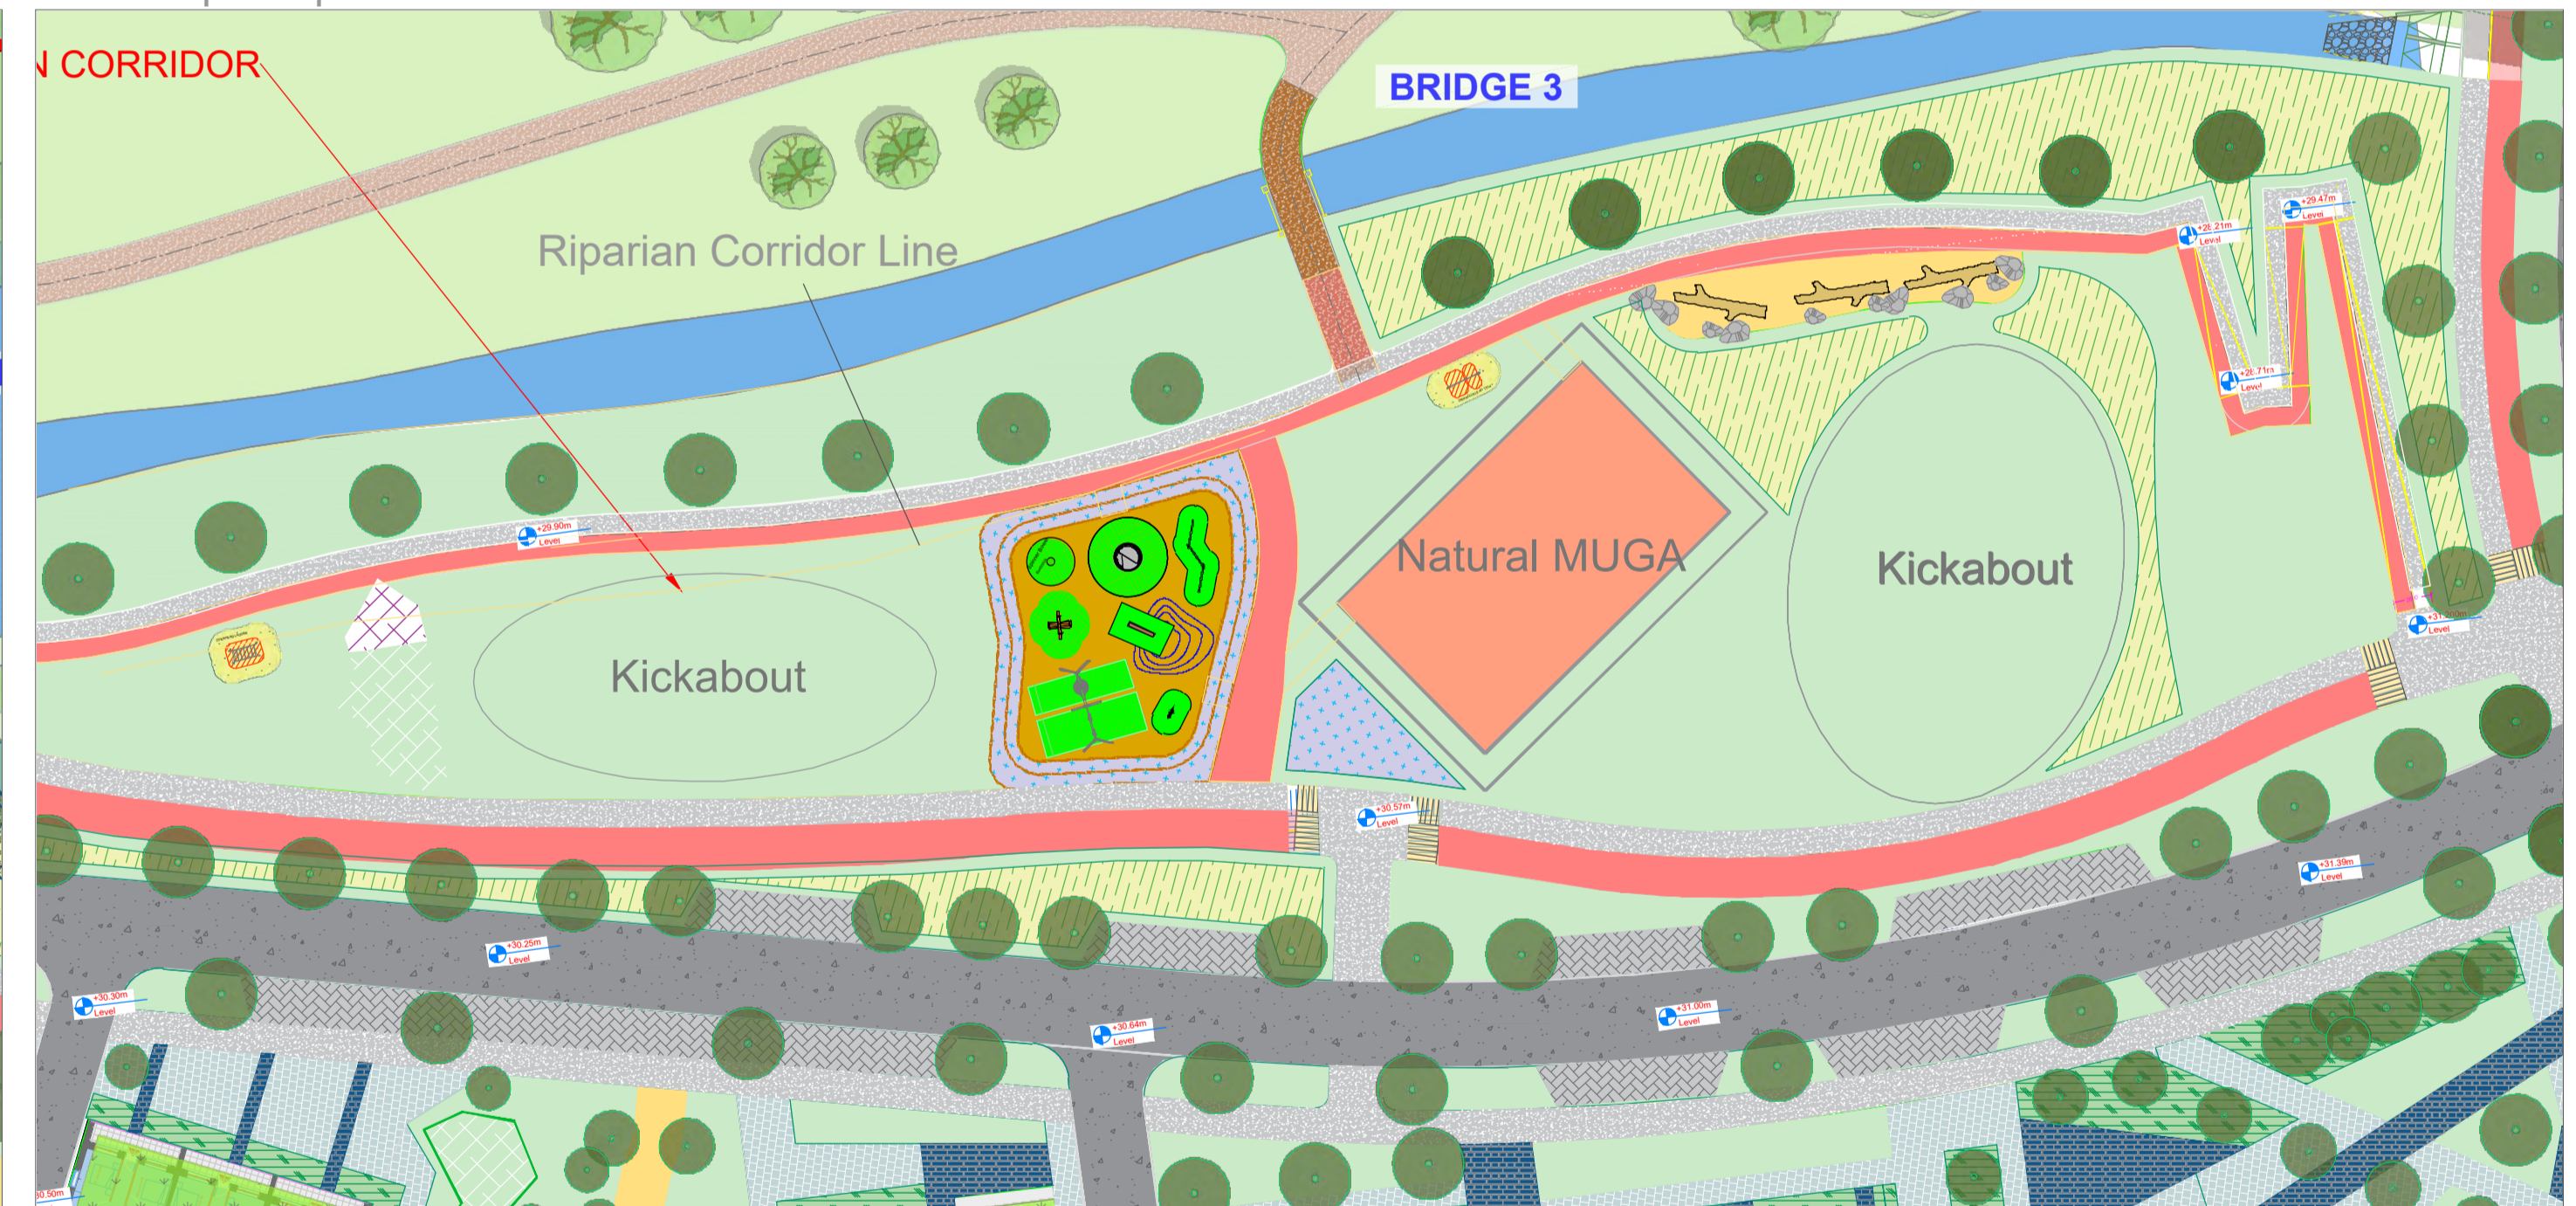

Public Open Space Plan Scale 1:1000

Public Open Space Plan 1 Scale 1:500

Public Open Space Plan 1 Scale 1:500

Key Plan

REV	DATE	BY	CHECKED	DESCRIPTION
J	29/04/2022	PR	RMD	Revised Layout
I	27/04/2022	PL	RMD	Revised Layout
H	07/04/2022	PL	RMD	Revised Layout
G	07/04/2022	PL	RMD	Revised Layout
F	16/07/2021	MR	RMD	Revised Layout
E	23/06/2021	MR	RMD	Revised Layout

Project Title:	Development at Belcamp, Dublin 17	
Client:	Gerard Gannon Properties	Dwg No. 4.
Drawing Title:	Public Open Space Details	Scale As Shown @ A1
Job No.	1561	Date

Ronan MacDiarmada + Associates Ltd.
 Landscape Architects and Consultants.
 5 Tootenhill, Rathcoole, Co. Dublin
 tel: +353 1 412 4476 mob: 086 26 25 438
 fax: +353 1 401 3748 e-mail: ronan@rmda.ie

 This Drawing is Copyright ©