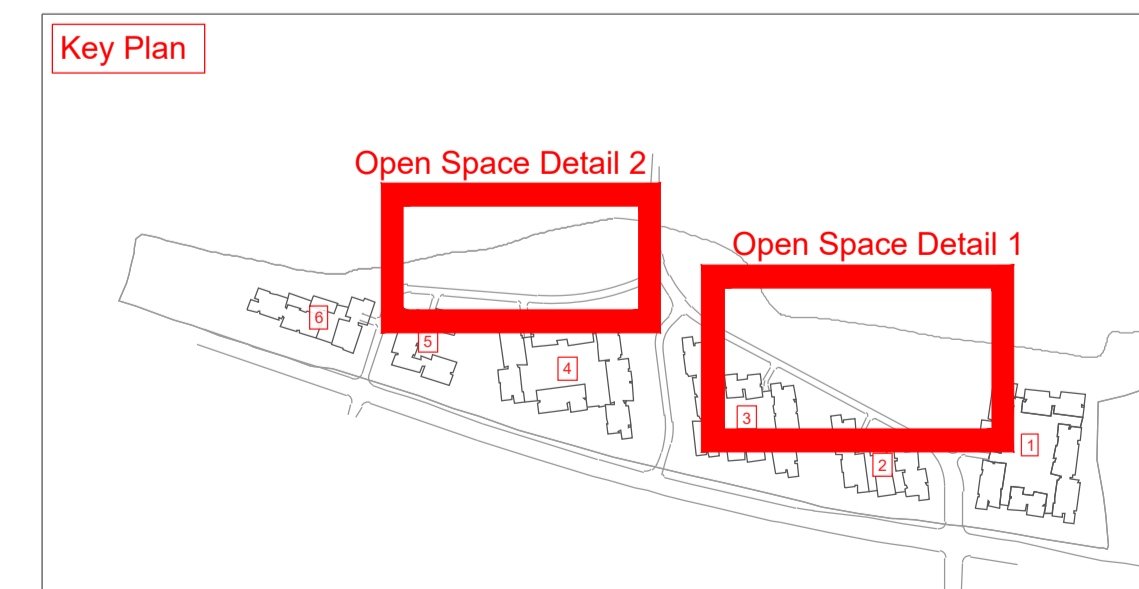

Public Open Space Plan Scale 1:1000

Public Open Space Plan 1 Scale 1:500

Public Open Space Plan 1 Scale 1:500

Key Plan

REV	DATE	BY	CHECKED	DESCRIPTION
J	29/04/2022	PR	RMD	Revised Layout
I	27/04/2022	PL	RMD	Revised Layout
H	07/04/2022	PL	RMD	Revised Layout
G	07/04/2022	PL	RMD	Revised Layout
F	16/07/2021	MR	RMD	Revised Layout
E	23/06/2021	MR	RMD	Revised Layout

Project Title:	Development at Belcamp, Dublin 17	
Client:	Gerard Gannon Properties	Dwg No. 4.
Drawing Title:	Public Open Space Details	Scale As Shown @ A1
Job No.	1561	Date

Ronan MacDiarmada + Associates Ltd.
 Landscape Architects and Consultants.
 5 Tootenhill, Rathcoole, Co. Dublin
 tel: +353 1 412 4476 mob: 086 26 25 438
 fax: +353 1 401 3748 e-mail: ronan@rmda.ie